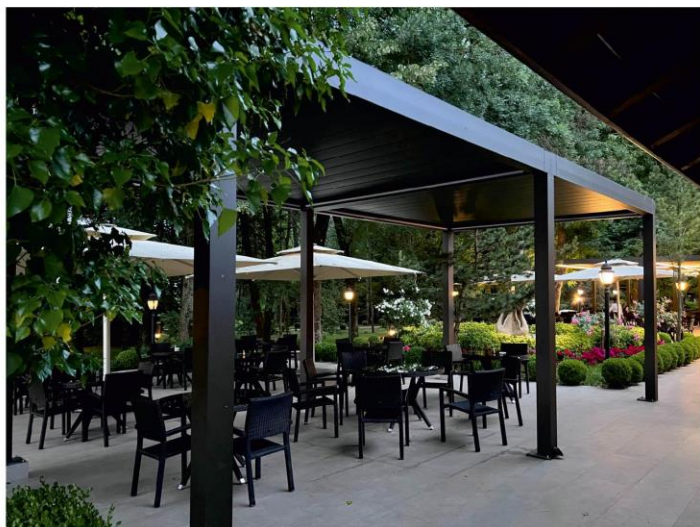

With its ability to be applied to dependent or independent areas, it allows all kinds of places (cafe, restaurant, terrace, garden, etc.) to be closed in an aesthetic and functional way.

Možnosť použiť v rôznych priestoroch.
Kaviarne, reštaurácie, terasy, záhrady uzavrie estetickým a funkčným spôsobom.

Protection from snow.
Ochrana pred snehom.

Bioclimatic Pergola System

Bioklimatický pergolový systém

Rolling Roof System

The rolling roof system is an automatic pergola system that starts to be turned back when the panels reach 45° and can be stopped at any point, where rainwater is collected only in the water stream located in front of the channels located inside the rail profiles, which is usually applied obliquely.