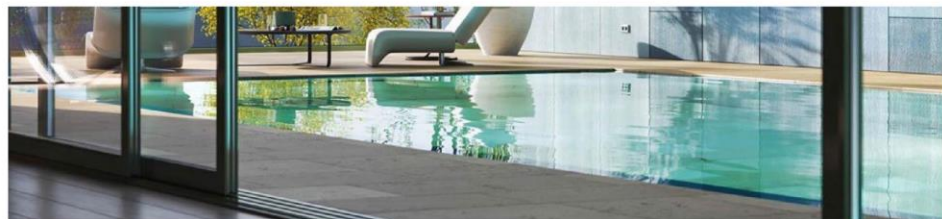

Sliding Glass System