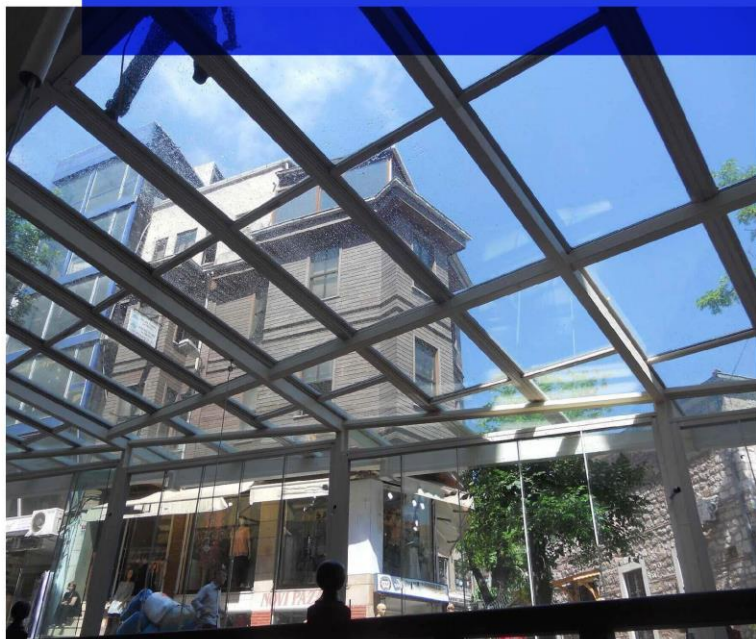

Automatic Glass Ceiling System

Automatic glass ceiling system is a system that can be used in all kinds of areas and makes outdoor areas available for four seasons. These systems with heating and control panels can be applied to dependent or independent areas on an inclined basis, as well as to all kinds of spaces (cafe, restaurant, terrace, garden, etc.) allows it to be closed in an aesthetic and functional way.

Automatický sklenený strešný systém

Automatický sklenený strešný systém môže byť využitý v rôznych druhoch prostredia, zabezpečuje využiteľnosť vonkajších priestorov počas celého roka. Systém s tepelným a kontrolným panelom, môže byť aplikovaný v rôznom prostredí (kaviarne, reštaurácie, záhrady, terasy atď.). Umožňuje uzavretie priestoru estetickým a funkčným spôsobom.

Protection from the sun.
Ochrana pred slnkom.

Natural ventilation.
Prírodná ventilácia

Adjusting of temperature.
Regulácia teploty.

Stability in wind.
Stabilita vo vetre.