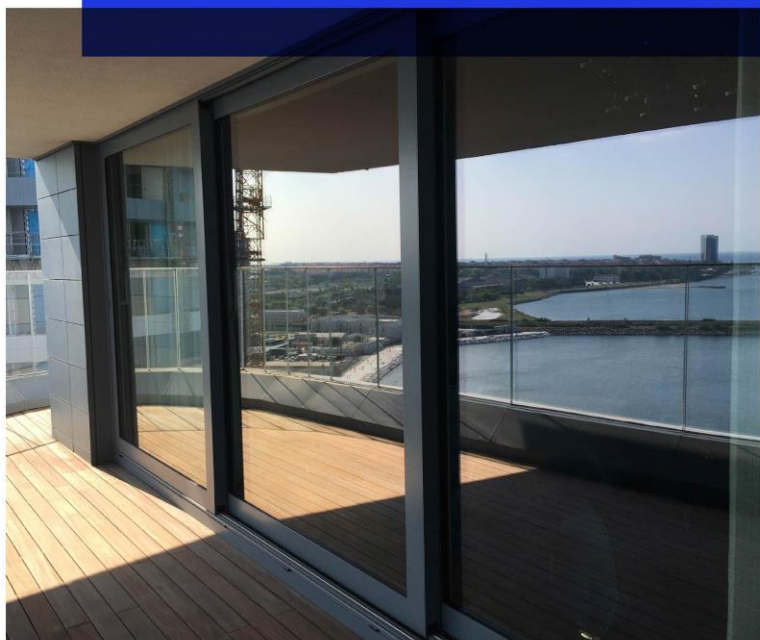

Give prestige to your places with Pergola systems.

This system, which is often preferred in winter garden designs, is the most ideal choice for lighting since there is only one mechanism designed with a glass system. The glass systems used in the system are produced as resistant to adverse weather conditions such as storms and hail.